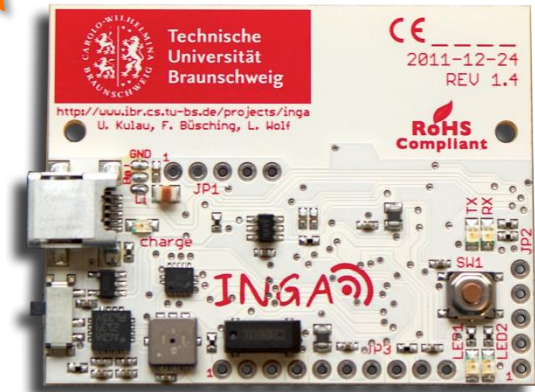

Utilizing Hardware AES Encryption for WSNs

Encryption is essential in many WSN applications

- Use case:

sense data

encrypt data

send data

Utilizing Hardware AES Encryption for WSNs