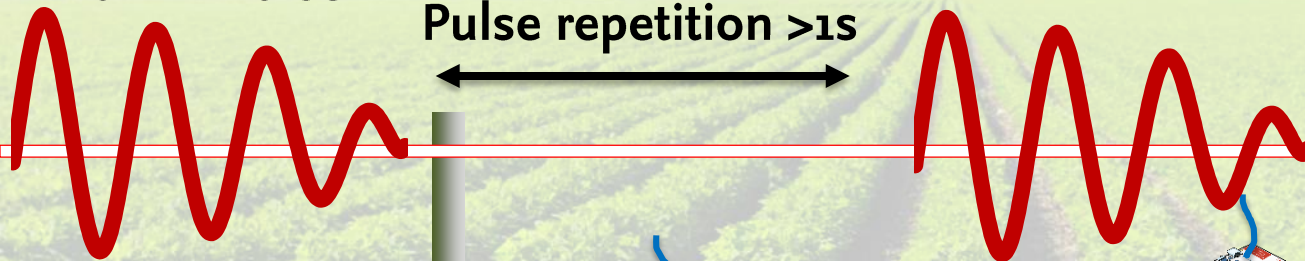

Brzzz - A Simplistic but Highly Useful Secondary Channel for WSNs

- Utilization of a regular cattle fence

Synchronization

Wakeup

Unidirectional communication

Simplistic approach

20KHz Pulse

Pulse repetition >1s

Sensor Node